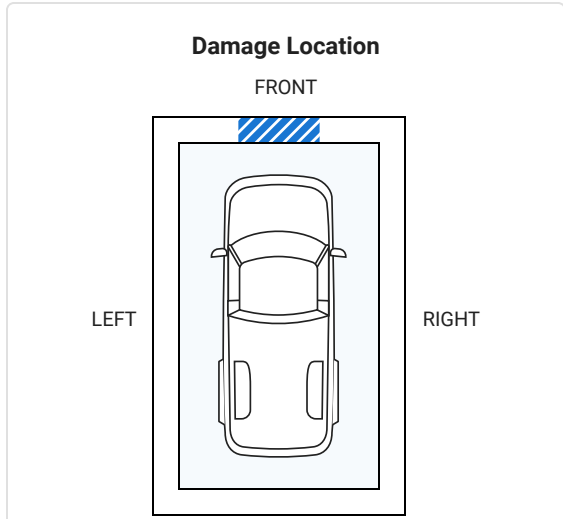

REAR

Minor damage is usually cosmetic, including dents or scratches to the vehicle body.

01/22/2021 105,046 Capital City Honda  
Sacramento, CA  
916-482-5400  
<https://capcityhonda.com>  
★ 4.4 / 5.0  
178 Verified Reviews  
♥ 15 Customer Favorites