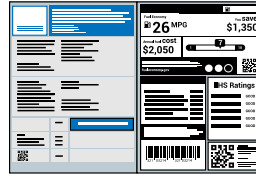

**Vehicle manufactured and shipped to original dealer**

Original Window Sticker

07/22/2020	Classic Chevrolet Mentor, OH 440-255-5511 driveclassic.com ★ 4.6 / 5.0 144 Verified Reviews ♥ 939 Customer Favorites	<b>Vehicle offered for sale</b>
07/23/2020 3	Classic Chevrolet Mentor, OH 440-255-5511 driveclassic.com ★ 4.6 / 5.0 144 Verified Reviews ♥ 939 Customer Favorites	 <b>Vehicle serviced</b> - Pre-delivery inspection completed - Pinstripe(s) installed
08/10/2020	Classic Chrysler Dodge Jeep Ram of Madison Madison, OH 440-462-1843 classicchryslerdodgejeep.net ★ 4.8 / 5.0 73 Verified Reviews ♥ 389 Customer Favorites	<b>Vehicle offered for sale</b>
10/03/2020 71	Ohio Motor Vehicle Dept.	<b>Vehicle purchase reported</b> - Titled or registered as personal vehicle
10/05/2020	Classic Chrysler Dodge Jeep Ram of Madison Madison, OH 440-462-1843 classicchryslerdodgejeep.net ★ 4.8 / 5.0 73 Verified Reviews ♥ 389 Customer Favorites	<b>Vehicle sold</b>
10/16/2020	Ohio Motor Vehicle Dept. Chardon, OH	<b>Title issued or updated</b> - Registration issued or renewed - First owner reported - Loan or lien reported